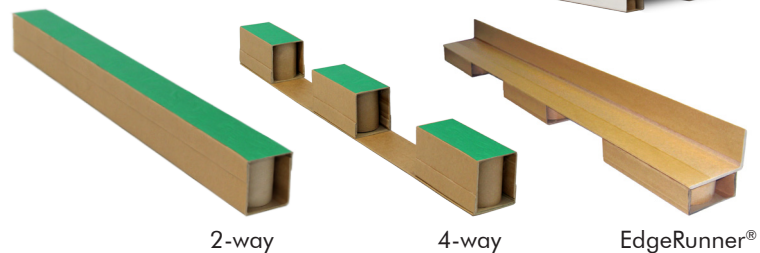

ELTETE

TRANSPORT PACKAGING SOLUTIONS

BoxRunner

Transform your box into a pallet

Fast and Easy
to attach!

Excellent bonding!

With the self-adhesive BoxRunner...
Just attach and go!

- Strong solid board structure
- Lightweight
- Resistant for humidity
- Environmentally-friendly
- 100% recyclable

Strong - Eltete BoxRunner is the strongest palletrunner in the market since 10 years.

Resistant - Reinforced wet strengthened kraftliner resists dragging and gives high protection against humidity.

Freight - The ISPM-15 compliant BoxRunner is accepted anywhere in the world without restrictions.

Protected Community Design RCD 001113450-0001

Size

Standard height	60 or 100mm
Width	90mm
Length	according to need

Quality

2-way, 4-way	available
Strength	according to need
Standard colour	white and brown
Printing	available

Also use it attached to

- Shop displays
- Corrugated boards

EdgeRunner®

- Extra stability
- Strapping protection

2-way

4-way

EdgeRunner®

OPTIMIZE YOUR LOGISTICS CHAIN WITH THE BOXRUNNER